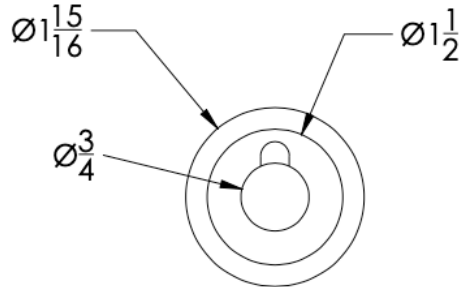

COLLECTION AIRE CLASSIC

ROBE HOOK

Model	Product	Finishes Available
AIC-RHS1	Robe Hook	Multiple finishes available. Over 23 finishes to choose from.

FINISHES			
	Polished (-P)	Antique Copper (-ACOP)	Polished Gold (-PGLD)
	Brushed (-B)	Polished Brass (-PBRS)	Brushed Copper (-BCOP)
	Brushed Gold (-BGLD)	Matte White (-WHT)	Brushed Rose Gold (-BRGD)
	Matte Black (-BLK)	Brushed Modern Bronze (-BMBRZ)	Brushed Black (-BRBLK)
	Oil Rubbed Bronze (-ORB)	Glossy White (-GWHT)	Polished Black (-PBLK)
	Brushed Brass (-BBRS)	Polished Rose Gold (-PRGD)	Antique Nickel (-ANKL)
	Brushed Bronze (-BBRZ)	Unlacquered Brass (-UBRS)	Black Nickel (-NKBL)
	Antique Brass (-ABRS)	Polished Nickel (-PNKL)	

Dimension in inches

FRONT

TOP

SIDE

NOTE: Dimensions subject to change without notice.